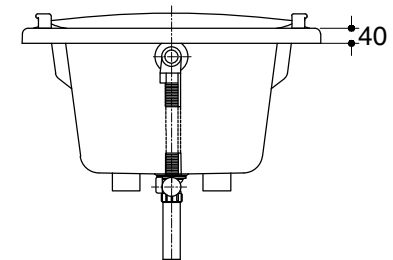

Dimensions are approximate.

Unit: mm

SKU	K-14882X-GR-WK
Name	PELICAN
Description	PLAIN BATH WITH GRIP

KARAT