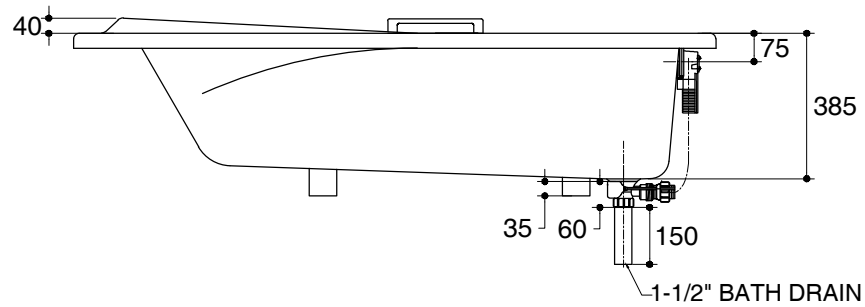

Dimensions are approximate.

Unit: mm

SKU	K-14882X-GR-WK
Name	PELICAN
Description	PLAIN BATH WITH GRIP

KARAT