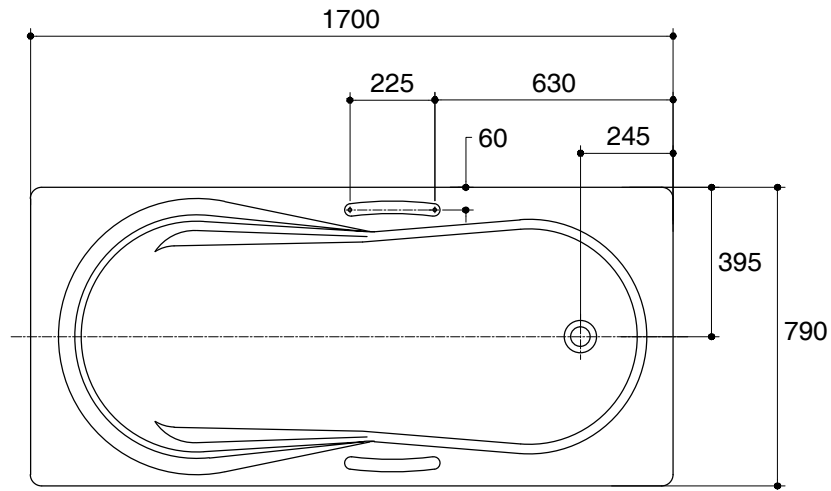

Dimensions are approximate.

Unit: mm

SKU	K-14882X-GR-WK
Name	PELICAN
Description	PLAIN BATH WITH GRIP

KARAT